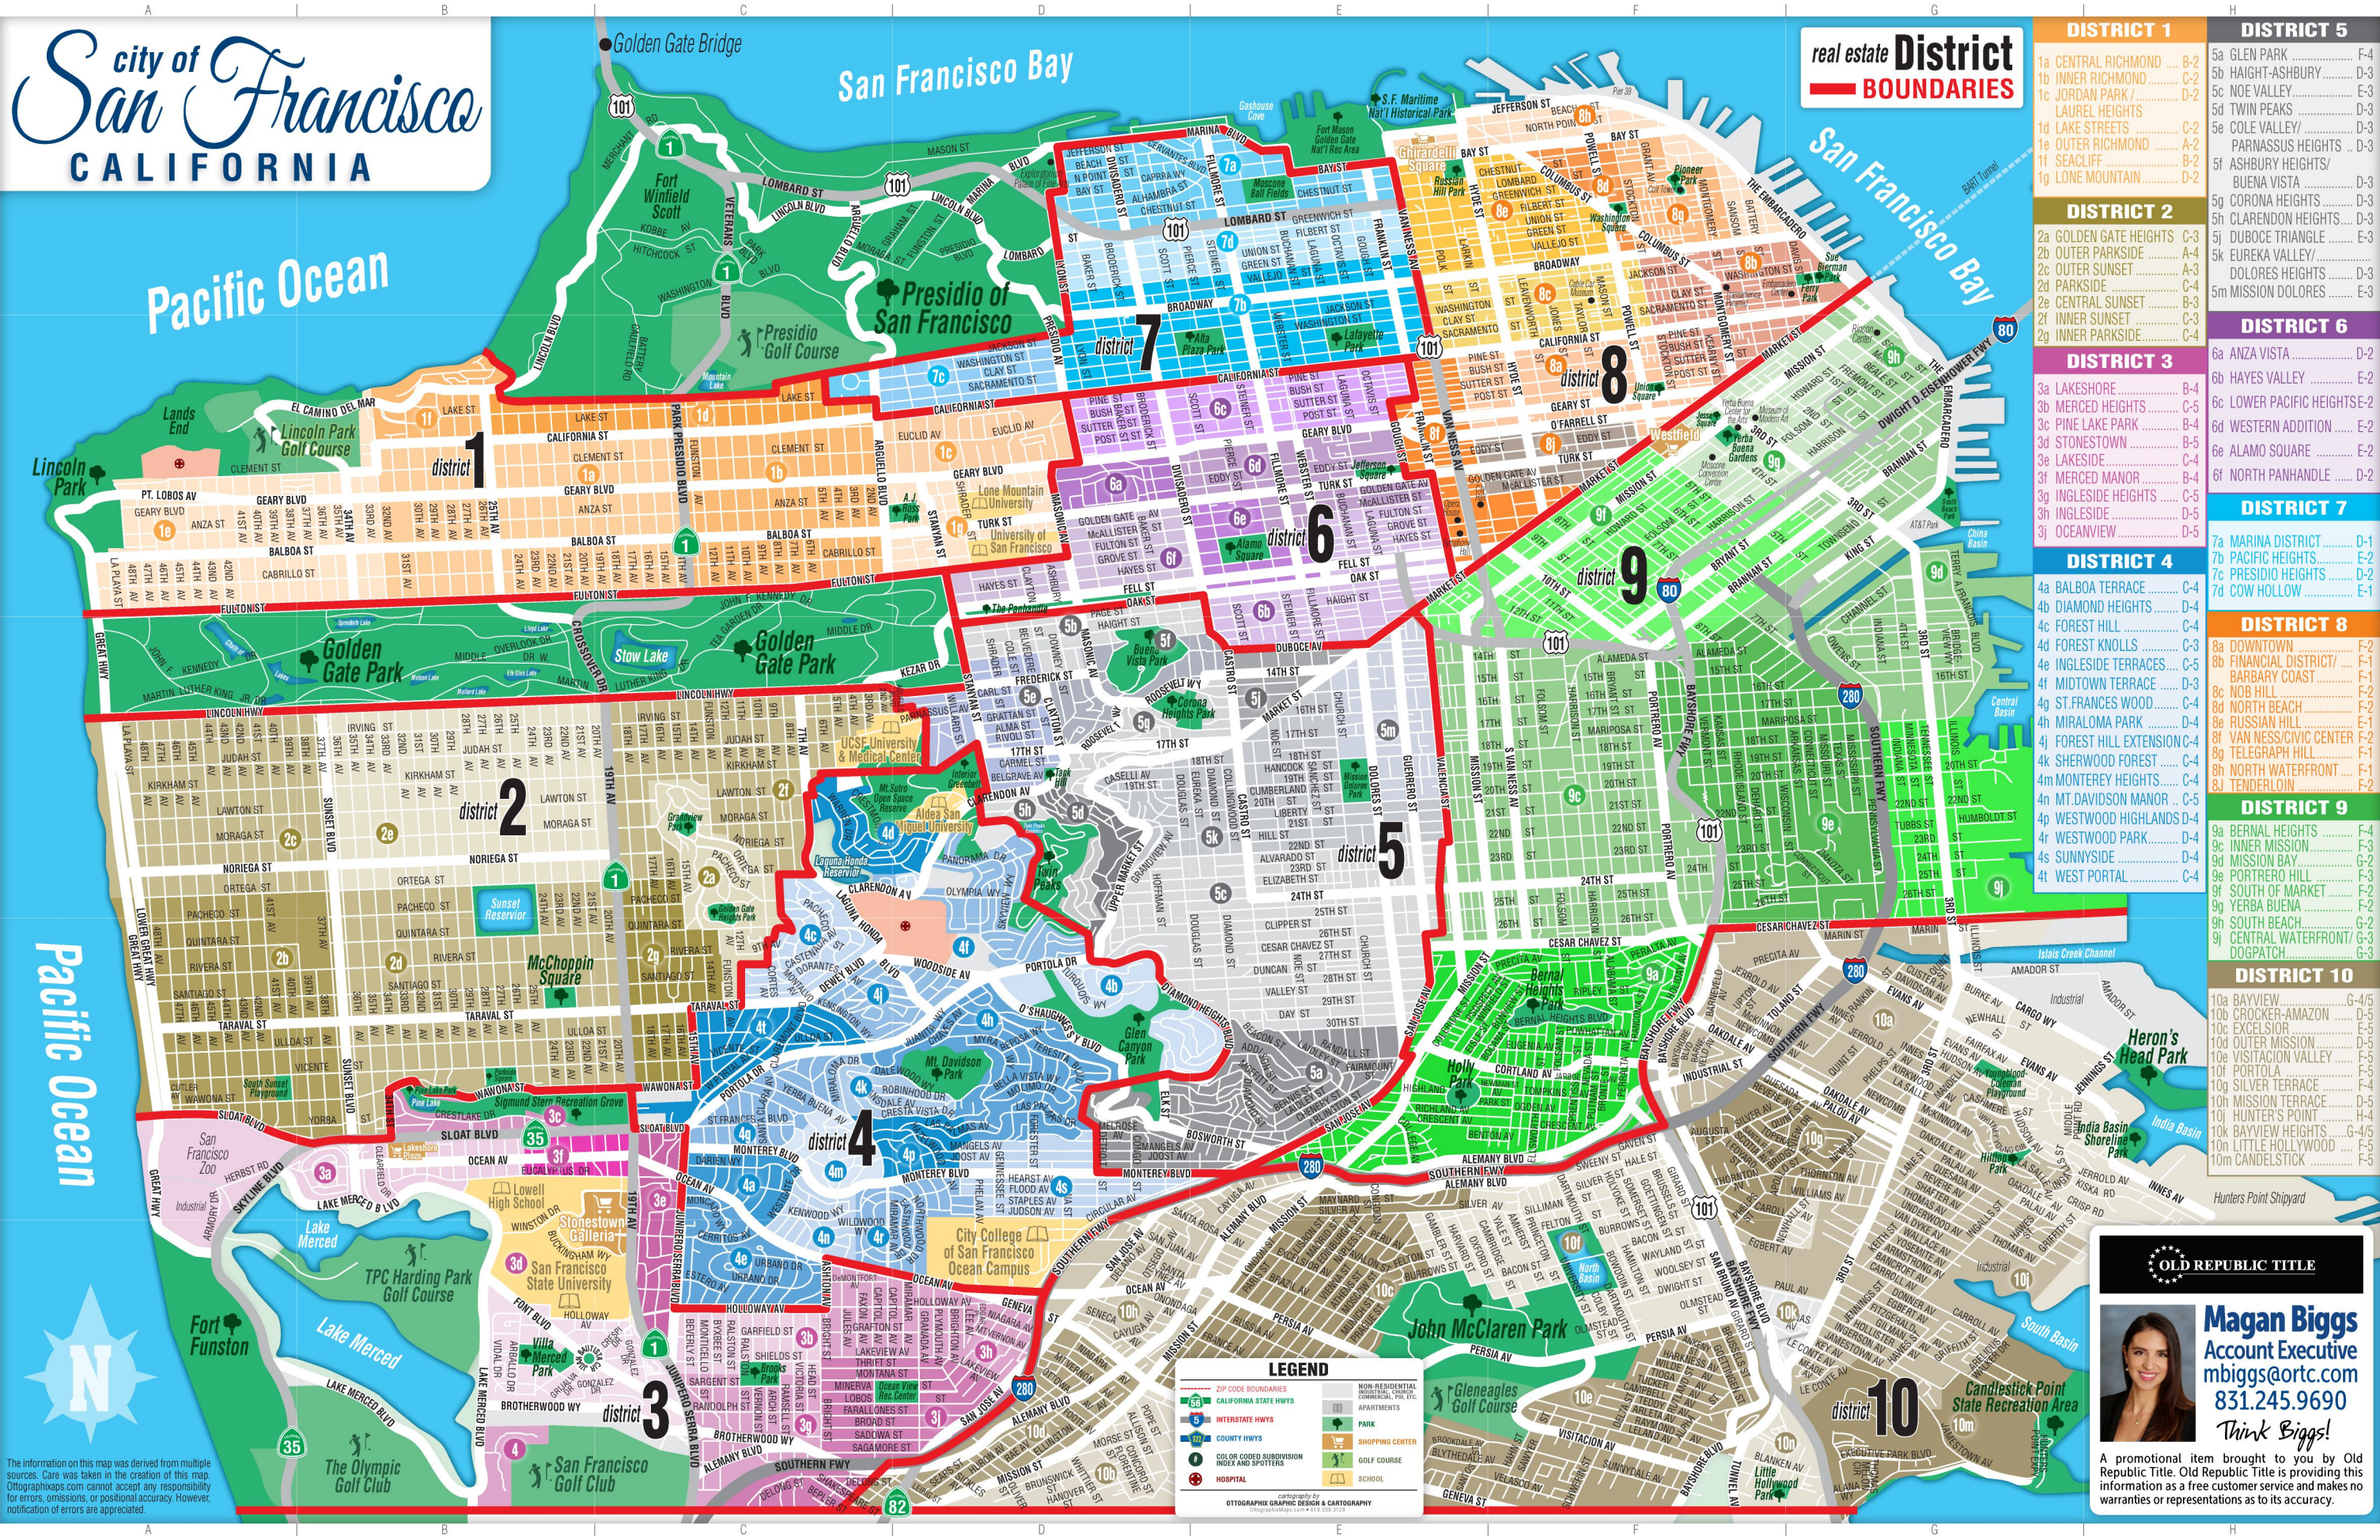

City of San Francisco

CALIFORNIA

real estate District BOUNDARIES

DISTRICT 1		DISTRICT 5	
1a CENTRAL RICHMOND	B-2	5a GLEN PARK	F-4
1b INNER RICHMOND	C-2	5b HAIGHT-ASHBURY	D-3
1c JORDAN PARK / LAUREL HEIGHTS	D-2	5c NOE VALLEY	E-3
1d LAKE STREETS	C-2	5d TWIN PEAKS	D-3
1e OUTER RICHMOND	A-2	5e COLE VALLEY / PARNASSUS HEIGHTS	D-3
1f SEACLIFF	B-2	5f ASHBURY HEIGHTS / BUENA VISTA	D-3
1g LONE MOUNTAIN	D-2	5g CORONA HEIGHTS	D-3
		5h CLARENDON HEIGHTS	D-3
		5j DUBOCE TRIANGLE	E-3
		5k EUREKA VALLEY / DOLORES HEIGHTS	D-3
		5m MISSION DOLORES	E-3
DISTRICT 2		DISTRICT 6	
2a GOLDEN GATE HEIGHTS	C-3	6a ANZA VISTA	D-2
2b OUTER PARKSIDE	A-4	6b HAYES VALLEY	E-2
2c OUTER SUNSET	A-3	6c LOWER PACIFIC HEIGHTS-2	E-2
2d PARKSIDE	C-4	6d WESTERN ADDITION	E-2
2e CENTRAL SUNSET	B-3	6e ALAMO SQUARE	E-2
2f INNER SUNSET	C-3	6f NORTH PANHANDLE	D-2
2g INNER PARKSIDE	C-4		
DISTRICT 3		DISTRICT 7	
3a LAKESHORE	B-4	7a MARINA DISTRICT	D-1
3b MERCED HEIGHTS	C-5	7b PACIFIC HEIGHTS	E-2
3c PINE LAKE PARK	B-4	7c PRESIDIO HEIGHTS	D-2
3d STONESTOWN	B-5	7d COW HOLLOW	E-1
3e LAKESIDE	C-4		
3f MERCED MANOR	C-4		
3g INGLISIDE HEIGHTS	B-5		
3h INGLISIDE	D-5		
3j OCEANVIEW	D-5		
DISTRICT 4		DISTRICT 8	
4a BALBOA TERRACE	C-4	8a DOWNTOWN	F-2
4b DIAMOND HEIGHTS	D-4	8b FINANCIAL DISTRICT / BARBARY COAST	F-1
4c FOREST HILL	C-4	8c NOB HILL	F-2
4d FOREST KNOLLS	C-3	8d NORTH BEACH	F-2
4e INGLISIDE TERRACES	C-5	8e RUSSIAN HILL	F-1
4f MIDTOWN TERRACE	D-3	8f VAN NESS / CIVIC CENTER	F-1
4g ST. FRANCES WOOD	C-4	8g TELEGRAPH HILL	F-2
4h MIRALOMA PARK	D-4	8h NORTH WATERFRONT	F-1
4i FOREST HILL EXTENSION	C-4	8j TENDERLOIN	F-2
4k SHERWOOD FOREST	C-4		
4m MONTEREY HEIGHTS	C-4		
4n MT. DAVIDSON MANOR	C-5		
4o WESTWOOD HIGHLANDS	D-4		
4r WESTWOOD PARK	D-4		
4s SUNNYSIDE	C-4		
4t WEST PORTAL	D-4		
DISTRICT 9		DISTRICT 10	
9a BERNAL HEIGHTS	F-4	10a BAYVIEW	G-4/5
9c INNER MISSION	F-3	10b CROCKER-AMAZON	D-5
9d MISSION BAY	G-2	10c EXCELSIOR	F-5
9e PORTER HILL	F-3	10d OUTER MISSION	D-5
9f SOUTH OF MARKET	F-2	10e VISITATION VALLEY	F-5
9g YERBA BUENA	F-2	10f PORTOLA	F-4
9h SOUTH BEACH	G-2	10g SILVER TERRACE	F-4
9i CENTRAL WATERFRONT / DOGPATCH	G-3	10h MISSION TERRACE	D-5
		10i HUNTER'S POINT	H-4
		10j BAYVIEW HEIGHTS	G-4/5
		10k LITTLE HOLLYWOOD	F-5
		10m CANDELSTICK	F-5

Pacific Ocean

LEGEND

- ZIP CODE BOUNDARIES
- CALIFORNIA STATE HWYS
- INTERSTATE HWYS
- COUNTY HWYS
- COLOR CODED SUBDIVISION INDEX AND SPOTTERS
- HOSPITAL
- NON-RESIDENTIAL (COMMERCIAL, POL, ETC.)
- APARTMENTS
- PARK
- SHOPPING CENTER
- GOLF COURSE
- SCHOOL

Cartography by OTTOGRAPHIX GRAPHIC DESIGN & CARTOGRAPHY
ottographix.com • © 2013

OLD REPUBLIC TITLE

Magan Biggs
Account Executive
mbiggs@ortc.com
831.245.9690
Think Biggs!

A promotional item brought to you by Old Republic Title. Old Republic Title is providing this information as a free customer service and makes no warranties or representations as to its accuracy.